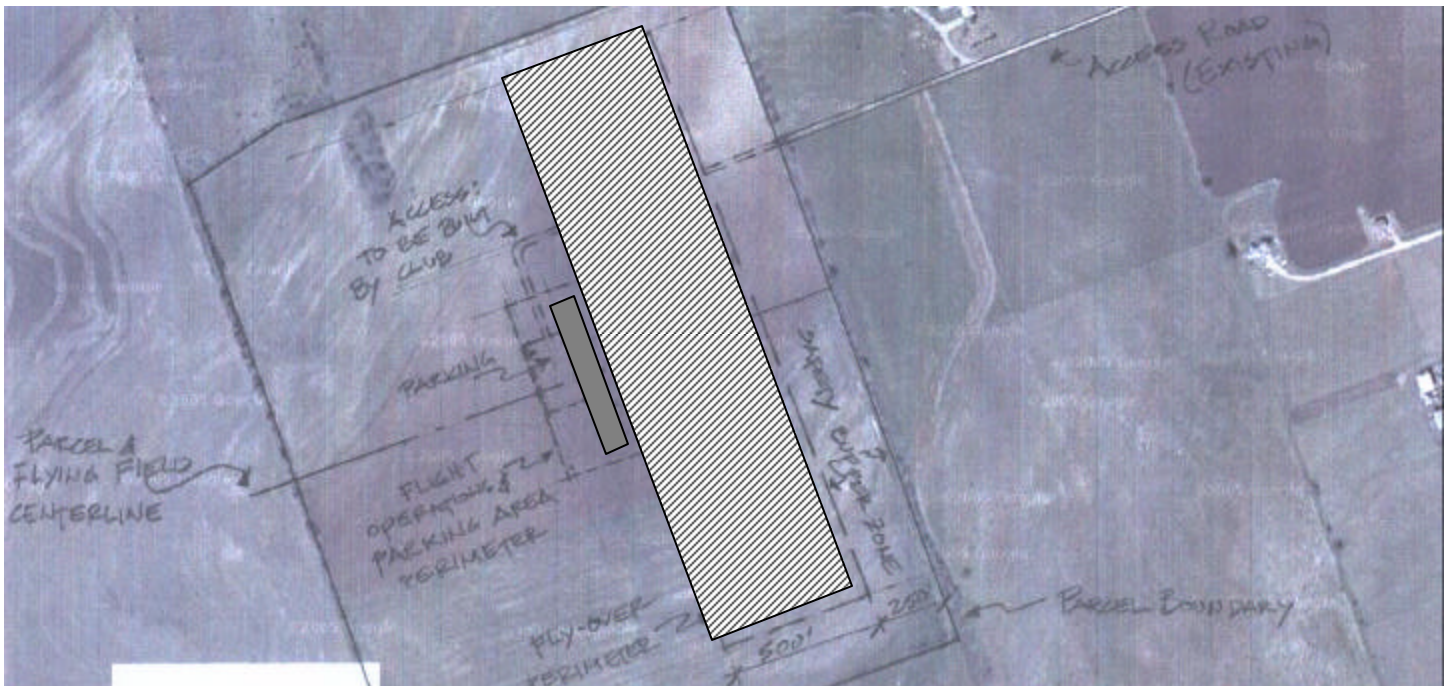

# GAMA Field Overfly Area

Fellow fliers, welcome!

We have LOTS of room here, but **please keep your flying within the intended boundaries of our field**. They are indicated on the sketch below.

**The actual overfly area extends 500 feet to the east of the runway, and 1,000 feet to the north and south.**

The easy way to keep track of it is this: **If you're within a couple of hundred feet of the tree lines to the east, north, and south of the field, your airplane is outside of the overfly area.**

**Thanks for your attention to this. It's important for us to be good guests and good neighbors at our field. We hope to be welcome here for a long time!**

**Legend: Gray rectangle is the runway, hatched area is the overfly zone.**