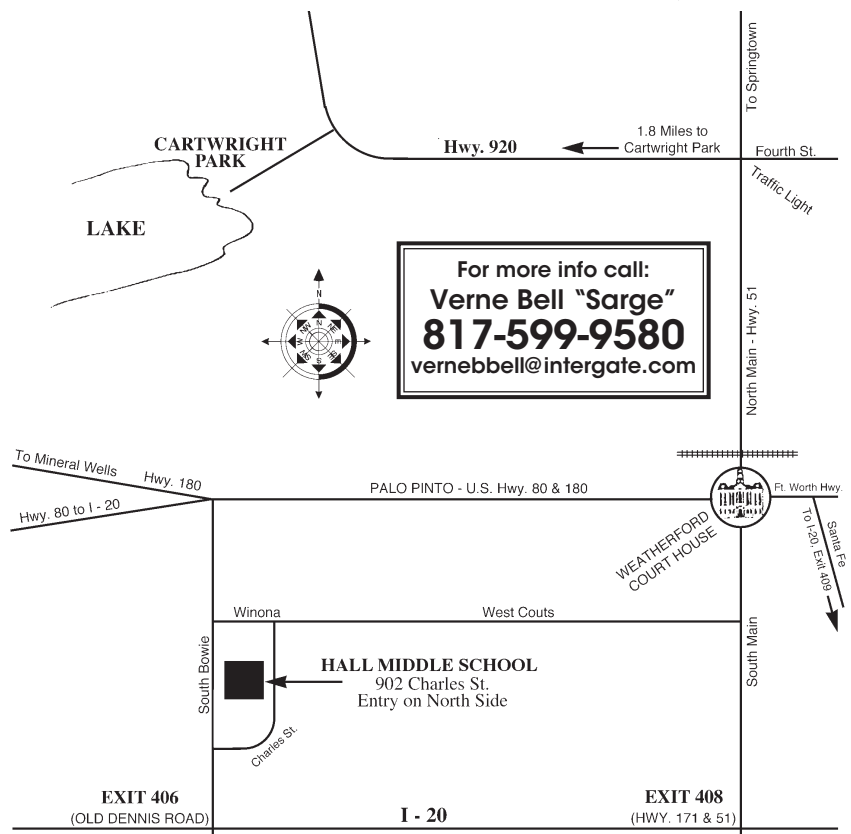

Visit WAMS Web Site at:
www.wamsrc.com

Weatherford Aero Modeling Society

WAMS

Spring 2012

Swap Meet & Auction

2 Speakers/Seminars on Saturday
More Tables Available!

SWAP MEET

Friday, March 16th, 5 to 9 p.m.
(Concessions Available)

SWAP MEET & AUCTION

Saturday, March 17th
8 a.m. to 5 p.m.
Auction at 12 noon.
(Concessions Available)

HALL MIDDLE SCHOOL

Weatherford, Texas
$7.00 each day
(Under 12, Free)

Table Rentals $12.00 Each Day
Table Reservations $17.00 Each Day
Contact Verne Bell for Info & Diagram
by March 1st, 2012

*Admission Price Includes a Ticket
for One of the Two Radio Raffles!
Additional Raffle Tickets are available!*

Remember: State & Federal Law prohibits smoking in school buildings OR on school grounds!